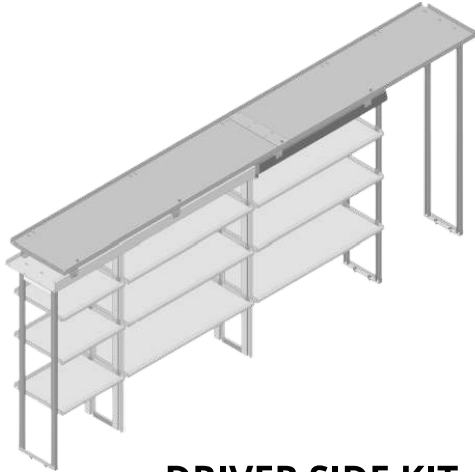

MERCEDES-BENZ SPRINTER

170" WHEELBASE -
HIGH ROOF

**DRIVER SIDE KIT
WITH PIPE &
LADDER SHELF**