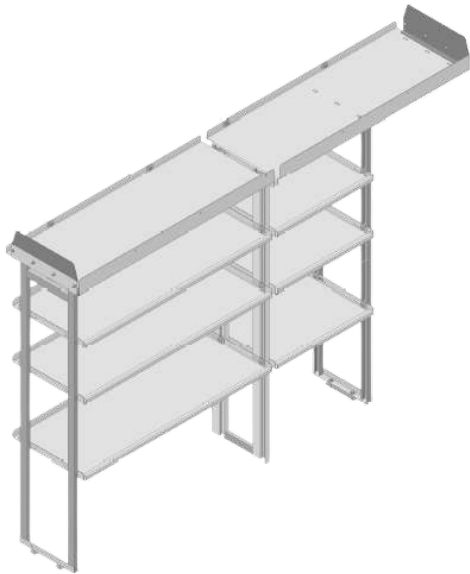

REVISION DATE: 11/12/2024

FORD TRANSIT

130" WHEELBASE - HIGH/MEDIUM ROOF

CURB SIDE KIT WITH LADDER SHELF

PART #	DESCRIPTION
402767	46" CURB SIDE (3) ROW SHELF KIT
402768	TRAY KIT FOR (3) ROW SHELVING
402771	INDIVIDUAL ROW OF SHELVES
402770	INDIVIDUAL ROW OF SHORT TRAYS
402769	INDIVIDUAL ROW OF TALL TRAYS
386276	FULL KIT - (7) ROW SHELF KIT
TPC0606	TRAY KIT FOR (7) ROW SHELVING

REVISION DATE: 11/12/2024

FORD TRANSIT

148" WHEELBASE - MEDIUM/HIGH ROOF

**DRIVER SIDE KIT
WITH PIPE SHELF**

PART #	DESCRIPTION
402761	46" x 46" DRIVER SIDE (3) ROW SHELF KIT
402763	TRAY KIT FOR (3) ROW SHELVING
402766	INDIVIDUAL ROW OF SHELVES
402765	INDIVIDUAL ROW OF SHORT TRAYS
402764	INDIVIDUAL ROW OF TALL TRAYS
385356	FULL KIT - (7) ROW SHELF KIT
TPC1212	TRAY KIT FOR (7) ROW SHELVING

**DRIVER SIDE KIT
WITH LADDER SHELF**

PART #	DESCRIPTION
402762	46" x 46" DRIVER SIDE (3) ROW SHELF KIT
402763	TRAY KIT FOR (3) ROW SHELVING
402766	INDIVIDUAL ROW OF SHELVES
402765	INDIVIDUAL ROW OF SHORT TRAYS
402764	INDIVIDUAL ROW OF TALL TRAYS
386273	FULL KIT - (7) ROW SHELF KIT
TPC1212	TRAY KIT FOR (7) ROW SHELVING

REVISION DATE: 11/12/2024

FORD TRANSIT

148" WHEELBASE - MEDIUM/HIGH ROOF

**DRIVER SIDE KIT
WITH PIPE SHELF**

PART #	DESCRIPTION
402797	46" x 24" DRIVER SIDE (3) ROW SHELF KIT
402780	TRAY KIT FOR (3) ROW SHELVING
402783	INDIVIDUAL ROW OF SHELVES
402782	INDIVIDUAL ROW OF SHORT TRAYS
402781	INDIVIDUAL ROW OF TALL TRAYS
385343	FULL KIT - (7) ROW SHELF KIT
TPC0909	TRAY KIT FOR (7) ROW SHELVING