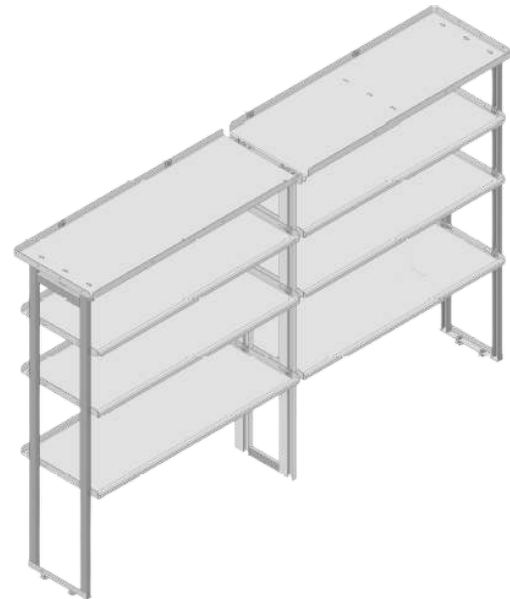

GENERAL
BOX TRUCK
PAGES

TRAYS

21

ACCESSORIES

22

REVISION DATE: 11/12/2024

FORD TRANSIT

130" WHEELBASE - HIGH/MEDIUM ROOF

**DRIVER SIDE KIT
WITH PIPE SHELF**

PART #	DESCRIPTION
402761	46" x 46" DRIVER SIDE (3) ROW SHELF KIT
402763	TRAY KIT FOR (3) ROW SHELVING
402766	INDIVIDUAL ROW OF SHELVES
402765	INDIVIDUAL ROW OF SHORT TRAYS
402764	INDIVIDUAL ROW OF TALL TRAYS
385356	FULL KIT - (7) ROW SHELF KIT
TPC1212	TRAY KIT FOR (7) ROW SHELVING

**DRIVER SIDE KIT
WITH LADDER SHELF**

PART #	DESCRIPTION
402762	46" x 46" DRIVER SIDE (3) ROW SHELF KIT
402763	TRAY KIT FOR (3) ROW SHELVING
402766	INDIVIDUAL ROW OF SHELVES
402765	INDIVIDUAL ROW OF SHORT TRAYS
402764	INDIVIDUAL ROW OF TALL TRAYS
386273	FULL KIT - (7) ROW SHELF KIT
TPC1212	TRAY KIT FOR (7) ROW SHELVING

REVISION DATE: 11/12/2024

FORD TRANSIT

130" WHEELBASE - HIGH/MEDIUM ROOF

CURB SIDE KIT WITH LADDER SHELF

PART #	DESCRIPTION
402767	46" CURB SIDE (3) ROW SHELF KIT
402768	TRAY KIT FOR (3) ROW SHELVING
402771	INDIVIDUAL ROW OF SHELVES
402770	INDIVIDUAL ROW OF SHORT TRAYS
402769	INDIVIDUAL ROW OF TALL TRAYS
386276	FULL KIT - (7) ROW SHELF KIT
TPC0606	TRAY KIT FOR (7) ROW SHELVING