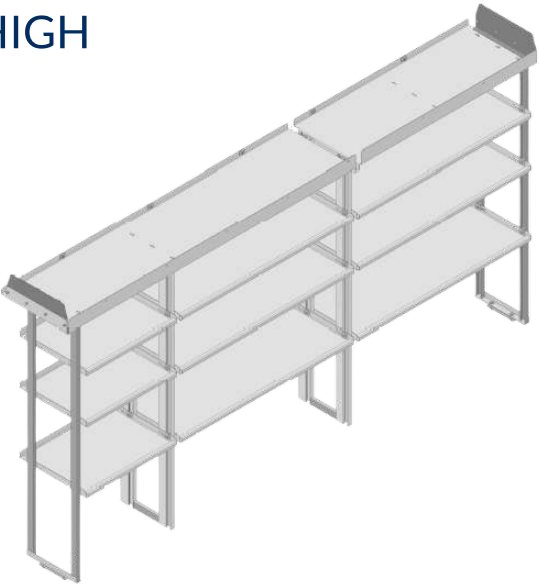

REVISION DATE: 11/12/2024

FORD TRANSIT

148" WHEELBASE - EXTENDED HIGH ROOF

**DRIVER SIDE KIT
WITH PIPE SHELF**

PART #	DESCRIPTION
402772	24" x 46" x 24" DRIVER SIDE (3) ROW SHELF KIT
402763	TRAY KIT FOR (3) ROW SHELVING
402773	INDIVIDUAL ROW OF SHELVES
402765	INDIVIDUAL ROW OF SHORT TRAYS
402764	INDIVIDUAL ROW OF TALL TRAYS
385301	FULL KIT - (7) ROW SHELF KIT
TPC1212	TRAY KIT FOR (7) ROW SHELVING

FORD TRANSIT

148" WHEELBASE - EXTENDED HIGH ROOF

**DRIVER SIDE KIT
WITH PIPE SHELF**

PART #	DESCRIPTION
402779	24" x 46" x 28" OPEN DRIVER SIDE (3) ROW SHELF KIT
402780	TRAY KIT FOR (3) ROW SHELVING
402783	INDIVIDUAL ROW OF SHELVES
402782	INDIVIDUAL ROW OF SHORT TRAYS
402781	INDIVIDUAL ROW OF TALL TRAYS
385313	FULL KIT - (7) ROW SHELF KIT
TPC0909	TRAY KIT FOR (7) ROW SHELVING