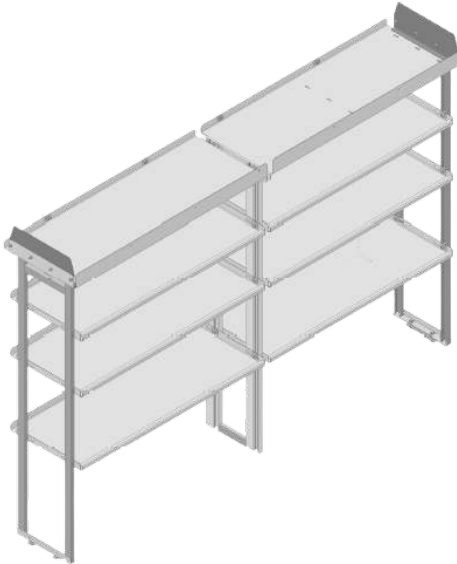

**DRIVER SIDE KIT
WITH LADDER SHELF**

PART #	DESCRIPTION
402762	46" x 46" DRIVER SIDE (3) ROW SHELF KIT
402763	TRAY KIT FOR (3) ROW SHELVING
402766	INDIVIDUAL ROW OF SHELVES
402765	INDIVIDUAL ROW OF SHORT TRAYS
402764	INDIVIDUAL ROW OF TALL TRAYS
386273	FULL KIT - (7) ROW SHELF KIT
TPC1212	TRAY KIT FOR (7) ROW SHELVING

REVISION DATE: 11/12/2024

FORD TRANSIT

130" WHEELBASE - HIGH/MEDIUM ROOF

CURB SIDE KIT WITH LADDER SHELF

PART #	DESCRIPTION
402767	46" CURB SIDE (3) ROW SHELF KIT
402768	TRAY KIT FOR (3) ROW SHELVING
402771	INDIVIDUAL ROW OF SHELVES
402770	INDIVIDUAL ROW OF SHORT TRAYS
402769	INDIVIDUAL ROW OF TALL TRAYS
386276	FULL KIT - (7) ROW SHELF KIT
TPC0606	TRAY KIT FOR (7) ROW SHELVING

REVISION DATE: 11/12/2024

FORD TRANSIT

148" WHEELBASE - MEDIUM/HIGH ROOF

**DRIVER SIDE KIT
WITH PIPE SHELF**

PART #	DESCRIPTION
402761	46" x 46" DRIVER SIDE (3) ROW SHELF KIT
402763	TRAY KIT FOR (3) ROW SHELVING
402766	INDIVIDUAL ROW OF SHELVES
402765	INDIVIDUAL ROW OF SHORT TRAYS
402764	INDIVIDUAL ROW OF TALL TRAYS
385356	FULL KIT - (7) ROW SHELF KIT
TPC1212	TRAY KIT FOR (7) ROW SHELVING

REVISION DATE: 11/12/2024

FORD TRANSIT

148" WHEELBASE - MEDIUM/HIGH ROOF

**DRIVER SIDE KIT
WITH PIPE SHELF**

PART #	DESCRIPTION
402797	46" x 24" DRIVER SIDE (3) ROW SHELF KIT
402780	TRAY KIT FOR (3) ROW SHELVING
402783	INDIVIDUAL ROW OF SHELVES
402782	INDIVIDUAL ROW OF SHORT TRAYS
402781	INDIVIDUAL ROW OF TALL TRAYS
385343	FULL KIT - (7) ROW SHELF KIT
TPC0909	TRAY KIT FOR (7) ROW SHELVING