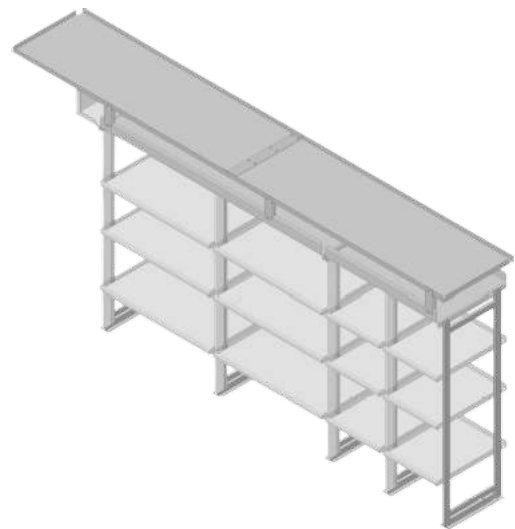

**CURB SIDE KIT WITH
PIPE & LADDER
SHELF**

PART #	DESCRIPTION
402824	18" x 18" x 36" x 36" x 28" OPEN - 23" DEPTH - CURB SIDE (3) ROW SHELF KIT
402827	TRAY KIT FOR (3) ROW SHELVING
402830	INDIVIDUAL ROW OF SHELVES
402829	INDIVIDUAL ROW OF SHORT TRAYS
402828	INDIVIDUAL ROW OF TALL TRAYS
374468	FULL KIT - (7) ROW SHELF KIT
TPC2418	TRAY KIT FOR (7) ROW SHELVING

REVISION DATE: 11/12/2024