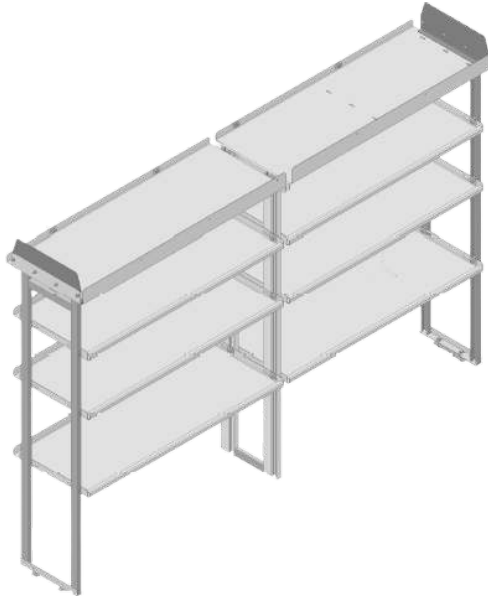

GENERAL
BOX TRUCK
PAGES

TRAYS

21

ACCESSORIES

22

REVISION DATE: 11/12/2024

FORD TRANSIT

130" WHEELBASE - HIGH/MEDIUM ROOF

**DRIVER SIDE KIT
WITH PIPE SHELF**

PART #	DESCRIPTION
402761	46" x 46" DRIVER SIDE (3) ROW SHELF KIT
402763	TRAY KIT FOR (3) ROW SHELVING
402766	INDIVIDUAL ROW OF SHELVES
402765	INDIVIDUAL ROW OF SHORT TRAYS
402764	INDIVIDUAL ROW OF TALL TRAYS
385356	FULL KIT - (7) ROW SHELF KIT
TPC1212	TRAY KIT FOR (7) ROW SHELVING

REVISION DATE: 11/12/2024

FORD TRANSIT

130" WHEELBASE - HIGH/MEDIUM ROOF

CURB SIDE KIT WITH LADDER SHELF

PART #	DESCRIPTION
402767	46" CURB SIDE (3) ROW SHELF KIT
402768	TRAY KIT FOR (3) ROW SHELVING
402771	INDIVIDUAL ROW OF SHELVES
402770	INDIVIDUAL ROW OF SHORT TRAYS
402769	INDIVIDUAL ROW OF TALL TRAYS
386276	FULL KIT - (7) ROW SHELF KIT
TPC0606	TRAY KIT FOR (7) ROW SHELVING