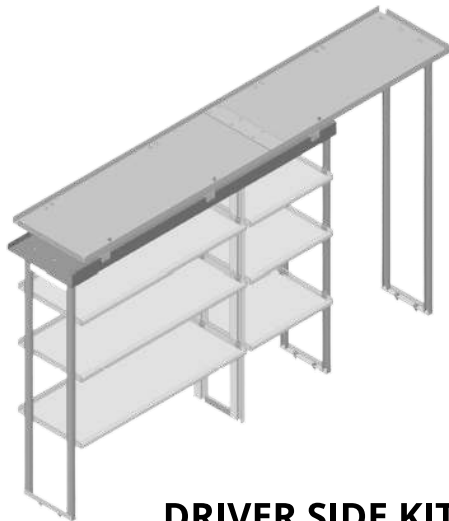

MERCEDES-BENZ SPRINTER

144" WHEELBASE -
HIGH ROOF

**DRIVER SIDE KIT
WITH PIPE &
LADDER SHELF**