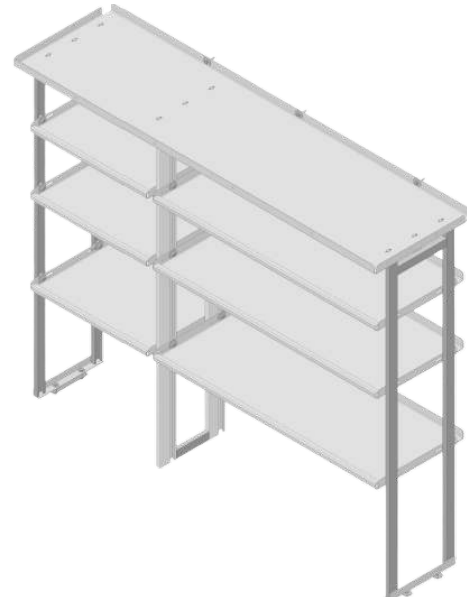

REVISION DATE: 11/12/2024

FORD TRANSIT

148" WHEELBASE - MEDIUM/HIGH ROOF

**DRIVER SIDE KIT
WITH PIPE SHELF**

PART #	DESCRIPTION
402797	46" x 24" DRIVER SIDE (3) ROW SHELF KIT
402780	TRAY KIT FOR (3) ROW SHELVING
402783	INDIVIDUAL ROW OF SHELVES
402782	INDIVIDUAL ROW OF SHORT TRAYS
402781	INDIVIDUAL ROW OF TALL TRAYS
385343	FULL KIT - (7) ROW SHELF KIT
TPC0909	TRAY KIT FOR (7) ROW SHELVING

**CURB SIDE KIT WITH
LADDER SHELF**

PART #	DESCRIPTION
402798	46" x 24" CURB SIDE (3) ROW SHELF KIT
402780	TRAY KIT FOR (3) ROW SHELVING
402783	INDIVIDUAL ROW OF SHELVES
402782	INDIVIDUAL ROW OF SHORT TRAYS
402781	INDIVIDUAL ROW OF TALL TRAYS
385342	FULL KIT - (7) ROW SHELF KIT
TPC0909	TRAY KIT FOR (7) ROW SHELVING

REVISION DATE: 11/12/2024

FORD TRANSIT

148" WHEELBASE - EXTENDED HIGH ROOF

**DRIVER SIDE KIT
WITH PIPE SHELF**

PART #	DESCRIPTION
402772	24" x 46" x 24" DRIVER SIDE (3) ROW SHELF KIT
402763	TRAY KIT FOR (3) ROW SHELVING
402773	INDIVIDUAL ROW OF SHELVES
402765	INDIVIDUAL ROW OF SHORT TRAYS
402764	INDIVIDUAL ROW OF TALL TRAYS
385301	FULL KIT - (7) ROW SHELF KIT
TPC1212	TRAY KIT FOR (7) ROW SHELVING