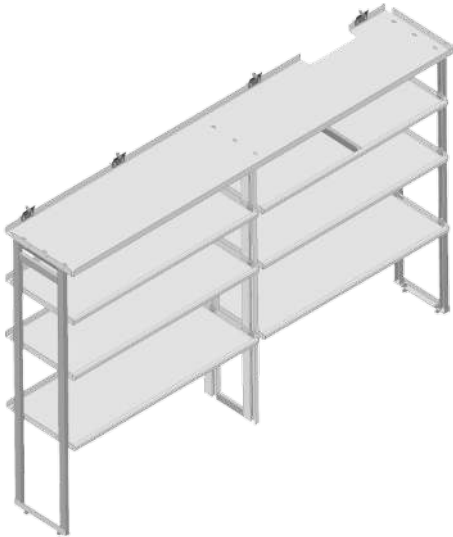

DODGE PROMASTER

159" WHEELBASE - HIGH ROOF

**DRIVER SIDE KIT
WITH LADDER SHELF**

PART #	DESCRIPTION
402799	46" x 46" DRIVER SIDE (3) ROW SHELF KIT
402763	TRAY KIT FOR (3) ROW SHELVING
402766	INDIVIDUAL ROW OF SHELVES
402765	INDIVIDUAL ROW OF SHORT TRAYS
402764	INDIVIDUAL ROW OF TALL TRAYS
386529	FULL KIT - (7) ROW SHELF KIT
TPC1209	TRAY KIT FOR (7) ROW SHELVING