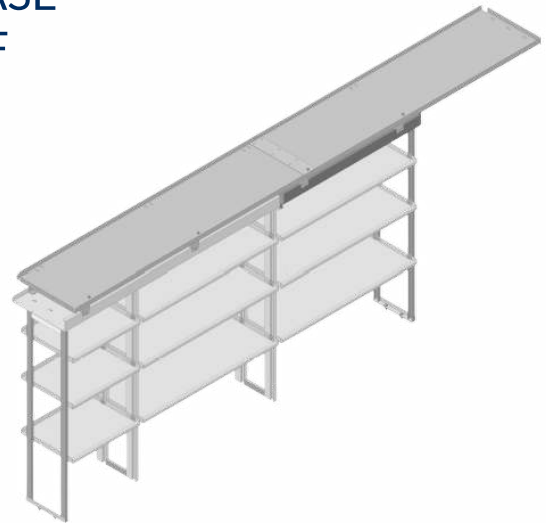

**DRIVER SIDE KIT
WITH PIPE & LADDER
SHELF**

PART #	DESCRIPTION
402877	46" x 46" x 23" x 28.5" OPEN DRIVER SIDE (3) ROW SHELF KIT
402776	TRAY KIT FOR (3) ROW SHELVING
402873	INDIVIDUAL ROW OF SHELVES
402778	INDIVIDUAL ROW OF SHORT TRAYS
402777	INDIVIDUAL ROW OF TALL TRAYS
386482	FULL KIT - (7) ROW SHELF KIT
TPC1515	TRAY KIT FOR (7) ROW SHELVING

PART #	DESCRIPTION
402878	46" x 46" x 23" DRIVER SIDE (3) ROW SHELF KIT
402776	TRAY KIT FOR (3) ROW SHELVING
402873	INDIVIDUAL ROW OF SHELVES
402778	INDIVIDUAL ROW OF SHORT TRAYS
402777	INDIVIDUAL ROW OF TALL TRAYS
386439	FULL KIT - (7) ROW SHELF KIT
TPC1515	TRAY KIT FOR (7) ROW SHELVING

REVISION DATE: 11/12/2024