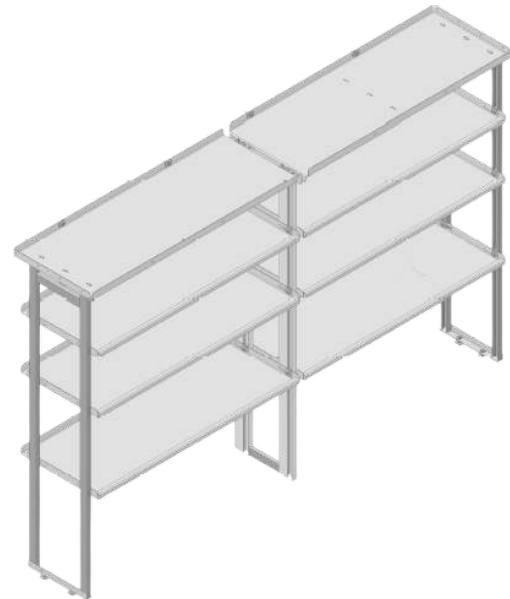

REVISION DATE: 11/12/2024

FORD TRANSIT

130" WHEELBASE - HIGH/MEDIUM ROOF

CURB SIDE KIT WITH LADDER SHELF

PART #	DESCRIPTION
402767	46" CURB SIDE (3) ROW SHELF KIT
402768	TRAY KIT FOR (3) ROW SHELVING
402771	INDIVIDUAL ROW OF SHELVES
402770	INDIVIDUAL ROW OF SHORT TRAYS
402769	INDIVIDUAL ROW OF TALL TRAYS
386276	FULL KIT - (7) ROW SHELF KIT
TPC0606	TRAY KIT FOR (7) ROW SHELVING

REVISION DATE: 11/12/2024

FORD TRANSIT

148" WHEELBASE - MEDIUM/HIGH ROOF

**DRIVER SIDE KIT
WITH PIPE SHELF**

PART #	DESCRIPTION
402761	46" x 46" DRIVER SIDE (3) ROW SHELF KIT
402763	TRAY KIT FOR (3) ROW SHELVING
402766	INDIVIDUAL ROW OF SHELVES
402765	INDIVIDUAL ROW OF SHORT TRAYS
402764	INDIVIDUAL ROW OF TALL TRAYS
385356	FULL KIT - (7) ROW SHELF KIT
TPC1212	TRAY KIT FOR (7) ROW SHELVING

**DRIVER SIDE KIT
WITH LADDER SHELF**

PART #	DESCRIPTION
402762	46" x 46" DRIVER SIDE (3) ROW SHELF KIT
402763	TRAY KIT FOR (3) ROW SHELVING
402766	INDIVIDUAL ROW OF SHELVES
402765	INDIVIDUAL ROW OF SHORT TRAYS
402764	INDIVIDUAL ROW OF TALL TRAYS
386273	FULL KIT - (7) ROW SHELF KIT
TPC1212	TRAY KIT FOR (7) ROW SHELVING

REVISION DATE: 11/12/2024

FORD TRANSIT

148" WHEELBASE - MEDIUM/HIGH ROOF

**DRIVER SIDE KIT
WITH PIPE SHELF**

PART #	DESCRIPTION
402797	46" x 24" DRIVER SIDE (3) ROW SHELF KIT
402780	TRAY KIT FOR (3) ROW SHELVING
402783	INDIVIDUAL ROW OF SHELVES
402782	INDIVIDUAL ROW OF SHORT TRAYS
402781	INDIVIDUAL ROW OF TALL TRAYS
385343	FULL KIT - (7) ROW SHELF KIT
TPC0909	TRAY KIT FOR (7) ROW SHELVING