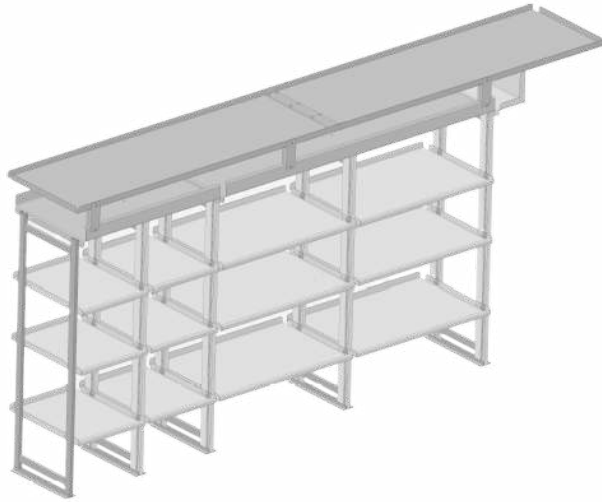

REVISION DATE: 11/12/2024

MERCEDES-BENZ SPRINTER

170" WHEELBASE -
HIGH ROOF

CURB SIDE KIT WITH LADDER SHELF

PART #	DESCRIPTION
402879	46" x 46" CURB SIDE (3) ROW SHELF KIT
402763	TRAY KIT FOR (3) ROW SHELVING
402766	INDIVIDUAL ROW OF SHELVES
402765	INDIVIDUAL ROW OF SHORT TRAYS
402764	INDIVIDUAL ROW OF TALL TRAYS
386438	FULL KIT - (7) ROW SHELF KIT
TPC1212	TRAY KIT FOR (7) ROW SHELVING

REVISION DATE: 11/12/2024

GENERAL BOX TRUCK

**DRIVER SIDE KIT
WITH PIPE &
LADDER SHELF**

PART #	DESCRIPTION
402823	18" x 18" x 36" x 36" x 28" OPEN - 23" DEPTH - DRIVER SIDE (3) ROW SHELF KIT
402827	TRAY KIT FOR (3) ROW SHELVING
402830	INDIVIDUAL ROW OF SHELVES
402829	INDIVIDUAL ROW OF SHORT TRAYS
402828	INDIVIDUAL ROW OF TALL TRAYS
374467	FULL KIT - (7) ROW SHELF KIT
TPC2418	TRAY KIT FOR (7) ROW SHELVING

**CURB SIDE KIT WITH
PIPE & LADDER
SHELF**

PART #	DESCRIPTION
402824	18" x 18" x 36" x 36" x 28" OPEN - 23" DEPTH - CURB SIDE (3) ROW SHELF KIT
402827	TRAY KIT FOR (3) ROW SHELVING
402830	INDIVIDUAL ROW OF SHELVES
402829	INDIVIDUAL ROW OF SHORT TRAYS
402828	INDIVIDUAL ROW OF TALL TRAYS
374468	FULL KIT - (7) ROW SHELF KIT
TPC2418	TRAY KIT FOR (7) ROW SHELVING