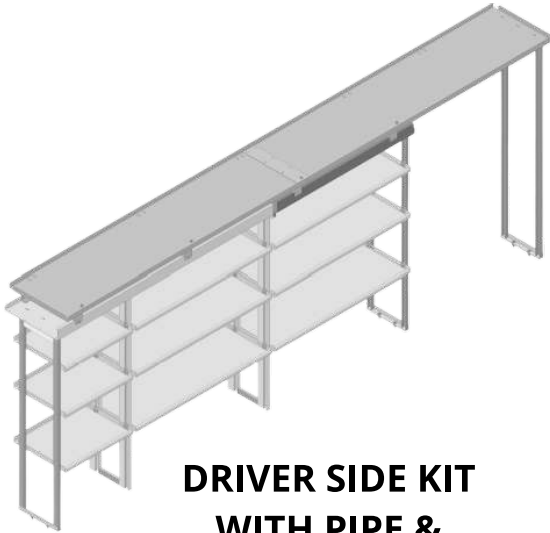

MERCEDES-BENZ SPRINTER

144" WHEELBASE -
HIGH ROOF

CURB SIDE KIT WITH LADDER SHELF

PART #	DESCRIPTION
402842	46" CURB SIDE (3) ROW SHELF KIT
402768	TRAY KIT FOR (3) ROW SHELVING
402771	INDIVIDUAL ROW OF SHELVES
402770	INDIVIDUAL ROW OF SHORT TRAYS
402769	INDIVIDUAL ROW OF TALL TRAYS
386461	FULL KIT - (7) ROW SHELF KIT
TPC0606	TRAY KIT FOR (7) ROW SHELVING

REVISION DATE: 11/12/2024

MERCEDES-BENZ SPRINTER

170" WHEELBASE -
EXTENDED HIGH
ROOF

**DRIVER SIDE KIT
WITH PIPE &
LADDER SHELF**

**DRIVER SIDE KIT
WITH PIPE & LADDER
SHELF**

PART #	DESCRIPTION	PART #	DESCRIPTION
402872	23" x 46" x 46" x 42.5" OPEN DRIVER SIDE (3) ROW SHELF KIT	402874	23" x 46" x 46" DRIVER SIDE (3) ROW SHELF KIT
402776	TRAY KIT FOR (3) ROW SHELVING	402776	TRAY KIT FOR (3) ROW SHELVING
402873	INDIVIDUAL ROW OF SHELVES	402873	INDIVIDUAL ROW OF SHELVES
402778	INDIVIDUAL ROW OF SHORT TRAYS	402778	INDIVIDUAL ROW OF SHORT TRAYS
402777	INDIVIDUAL ROW OF TALL TRAYS	402777	INDIVIDUAL ROW OF TALL TRAYS
386488	FULL KIT - (7) ROW SHELF KIT	386454	FULL KIT - (7) ROW SHELF KIT
TPC1515	TRAY KIT FOR (7) ROW SHELVING	TPC1515	TRAY KIT FOR (7) ROW SHELVING