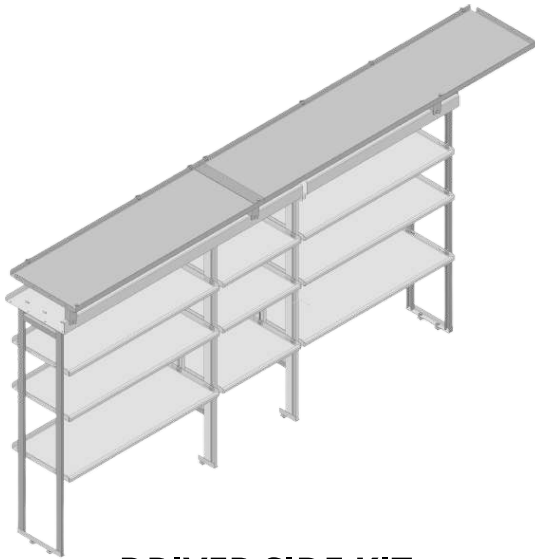

FORD TRANSIT

148" WHEELBASE - EXTENDED HIGH ROOF

**DRIVER SIDE KIT
WITH PIPE SHELF**

PART #	DESCRIPTION
402779	24" x 46" x 28" OPEN DRIVER SIDE (3) ROW SHELF KIT
402780	TRAY KIT FOR (3) ROW SHELVING
402783	INDIVIDUAL ROW OF SHELVES
402782	INDIVIDUAL ROW OF SHORT TRAYS
402781	INDIVIDUAL ROW OF TALL TRAYS
385313	FULL KIT - (7) ROW SHELF KIT
TPC0909	TRAY KIT FOR (7) ROW SHELVING

**DRIVER SIDE KIT
WITH PIPE SHELF**

PART #	DESCRIPTION
402784	46" x 46" x 28" OPEN DRIVER SIDE (3) ROW SHELF KIT
402763	TRAY KIT FOR (3) ROW SHELVING
402766	INDIVIDUAL ROW OF SHELVES
402765	INDIVIDUAL ROW OF SHORT TRAYS
402764	INDIVIDUAL ROW OF TALL TRAYS
385315	FULL KIT - (7) ROW SHELF KIT
TPC1212	TRAY KIT FOR (7) ROW SHELVING

FORD TRANSIT

148" WHEELBASE - EXTENDED HIGH ROOF

**DRIVER SIDE KIT
WITH PIPE SHELF &
LADDER SHELF**

PART #	DESCRIPTION
402785	46" x 24" x 46" DRIVER SIDE (3) ROW SHELF KIT
402776	TRAY KIT FOR (3) ROW SHELVING
402775	INDIVIDUAL ROW OF SHELVES
402778	INDIVIDUAL ROW OF SHORT TRAYS
402777	INDIVIDUAL ROW OF TALL TRAYS
385476	FULL KIT - (7) ROW SHELF KIT
TPC1520	TRAY KIT FOR (7) ROW SHELVING