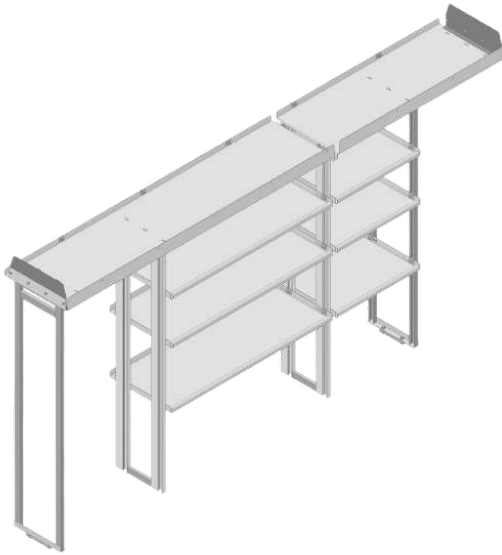

**CURB SIDE KIT WITH
LADDER SHELF**

PART #	DESCRIPTION
402798	46" x 24" CURB SIDE (3) ROW SHELF KIT
402780	TRAY KIT FOR (3) ROW SHELVING
402783	INDIVIDUAL ROW OF SHELVES
402782	INDIVIDUAL ROW OF SHORT TRAYS
402781	INDIVIDUAL ROW OF TALL TRAYS
385342	FULL KIT - (7) ROW SHELF KIT
TPC0909	TRAY KIT FOR (7) ROW SHELVING

REVISION DATE: 11/12/2024

FORD TRANSIT

148" WHEELBASE - EXTENDED HIGH ROOF

**DRIVER SIDE KIT
WITH PIPE SHELF**

PART #	DESCRIPTION
402772	24" x 46" x 24" DRIVER SIDE (3) ROW SHELF KIT
402763	TRAY KIT FOR (3) ROW SHELVING
402773	INDIVIDUAL ROW OF SHELVES
402765	INDIVIDUAL ROW OF SHORT TRAYS
402764	INDIVIDUAL ROW OF TALL TRAYS
385301	FULL KIT - (7) ROW SHELF KIT
TPC1212	TRAY KIT FOR (7) ROW SHELVING

**DRIVER SIDE KIT
WITH PIPE SHELF**

PART #	DESCRIPTION
402774	46" x 46" x 24" DRIVER SIDE (3) ROW SHELF KIT
402776	TRAY KIT FOR (3) ROW SHELVING
402775	INDIVIDUAL ROW OF SHELVES
402778	INDIVIDUAL ROW OF SHORT TRAYS
402777	INDIVIDUAL ROW OF TALL TRAYS
385314	FULL KIT - (7) ROW SHELF KIT
TPC1515	TRAY KIT FOR (7) ROW SHELVING

FORD TRANSIT

148" WHEELBASE - EXTENDED HIGH ROOF

**DRIVER SIDE KIT
WITH PIPE SHELF**

PART #	DESCRIPTION
402779	24" x 46" x 28" OPEN DRIVER SIDE (3) ROW SHELF KIT
402780	TRAY KIT FOR (3) ROW SHELVING
402783	INDIVIDUAL ROW OF SHELVES
402782	INDIVIDUAL ROW OF SHORT TRAYS
402781	INDIVIDUAL ROW OF TALL TRAYS
385313	FULL KIT - (7) ROW SHELF KIT
TPC0909	TRAY KIT FOR (7) ROW SHELVING