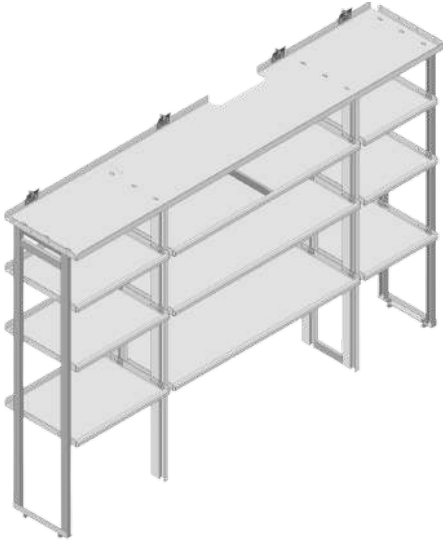

DODGE PROMASTER

136" WHEELBASE - HIGH ROOF

**DRIVER SIDE KIT
WITH LADDER SHELF**