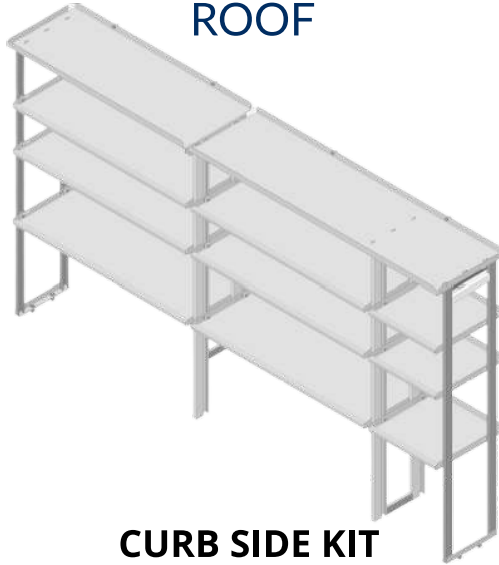

MERCEDES-BENZ SPRINTER

170" WHEELBASE -
EXTENDED HIGH
ROOF

CURB SIDE KIT WITH LADDER SHELF

PART #	DESCRIPTION
402875	46" x 46" x 18" CURB SIDE (3) ROW SHELF KIT
402763	TRAY KIT FOR (3) ROW SHELVING
402876	INDIVIDUAL ROW OF SHELVES
402765	INDIVIDUAL ROW OF SHORT TRAYS
402764	INDIVIDUAL ROW OF TALL TRAYS
386452	FULL KIT - (7) ROW SHELF KIT
TPC1212	TRAY KIT FOR (7) ROW SHELVING

REVISION DATE: 11/12/2024