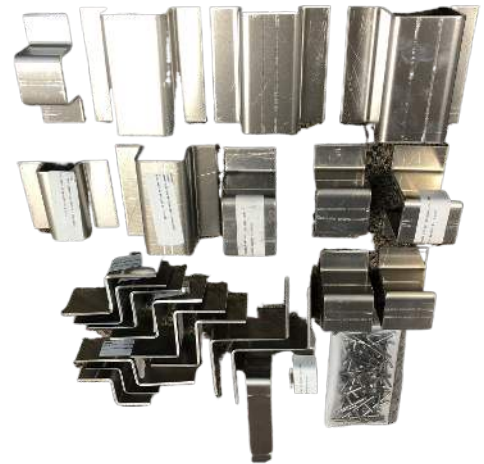

TOOL HANGING BRACKET KIT

PART #	DESCRIPTION
333338R	TOOL HANGING BRACKET KIT