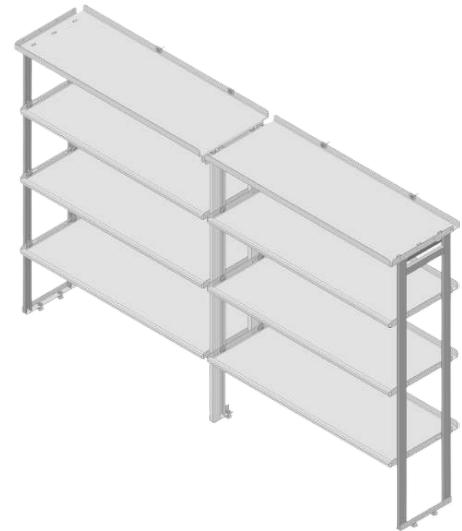

REVISION DATE: 11/12/2024

FORD TRANSIT

148" WHEELBASE - EXTENDED HIGH ROOF

**CURB SIDE KIT WITH
LADDER SHELF**

PART #	DESCRIPTION
402790	24" x 46" x 28" OPEN CURB SIDE (3) ROW SHELF KIT
402780	TRAY KIT FOR (3) ROW SHELVING
402783	INDIVIDUAL ROW OF SHELVES
402782	INDIVIDUAL ROW OF SHORT TRAYS
402781	INDIVIDUAL ROW OF TALL TRAYS
385312	FULL KIT - (7) ROW SHELF KIT
TPC0909	TRAY KIT FOR (7) ROW SHELVING

**CURB SIDE KIT WITH
LADDER SHELF**

PART #	DESCRIPTION
402791	48" x 48" CURB SIDE (3) ROW SHELF KIT
402763	TRAY KIT FOR (3) ROW SHELVING
402792	INDIVIDUAL ROW OF SHELVES
402765	INDIVIDUAL ROW OF SHORT TRAYS
402764	INDIVIDUAL ROW OF TALL TRAYS
385477	FULL KIT - (7) ROW SHELF KIT
TPC1212	TRAY KIT FOR (7) ROW SHELVING