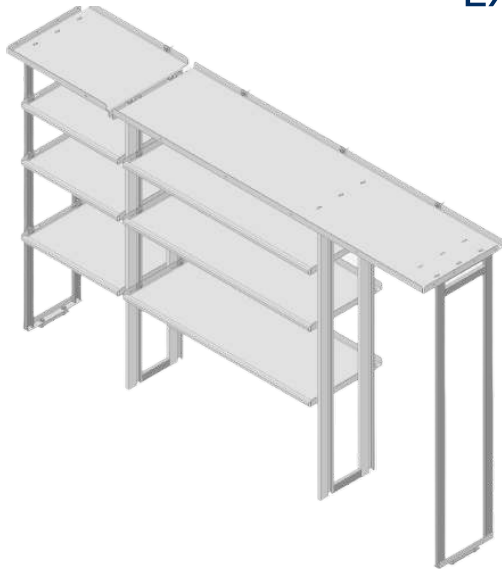

FORD TRANSIT

148" WHEELBASE - EXTENDED HIGH ROOF

**DRIVER SIDE KIT
WITH PIPE SHELF &
LADDER SHELF**

PART #	DESCRIPTION
402785	46" x 24" x 46" DRIVER SIDE (3) ROW SHELF KIT
402776	TRAY KIT FOR (3) ROW SHELVING
402775	INDIVIDUAL ROW OF SHELVES
402778	INDIVIDUAL ROW OF SHORT TRAYS
402777	INDIVIDUAL ROW OF TALL TRAYS
385476	FULL KIT - (7) ROW SHELF KIT
TPC1520	TRAY KIT FOR (7) ROW SHELVING

REVISION DATE: 11/12/2024

FORD TRANSIT

148" WHEELBASE - EXTENDED HIGH ROOF

**CURB SIDE KIT WITH
LADDER SHELF**

PART #	DESCRIPTION
402790	24" x 46" x 28" OPEN CURB SIDE (3) ROW SHELF KIT
402780	TRAY KIT FOR (3) ROW SHELVING
402783	INDIVIDUAL ROW OF SHELVES
402782	INDIVIDUAL ROW OF SHORT TRAYS
402781	INDIVIDUAL ROW OF TALL TRAYS
385312	FULL KIT - (7) ROW SHELF KIT
TPC0909	TRAY KIT FOR (7) ROW SHELVING