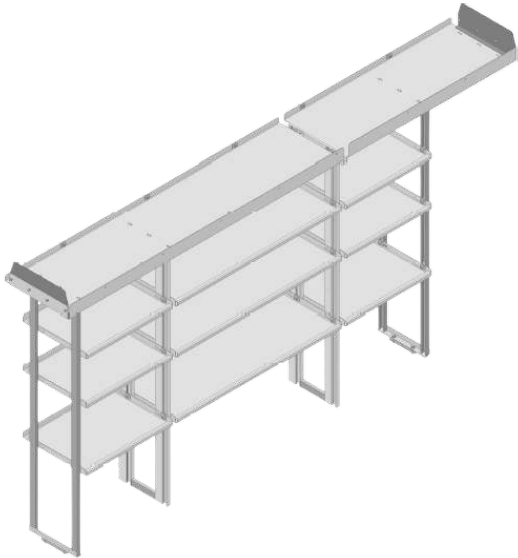

REVISION DATE: 11/12/2024

FORD TRANSIT

148" WHEELBASE - MEDIUM/HIGH ROOF

**DRIVER SIDE KIT
WITH PIPE SHELF**

PART #	DESCRIPTION
402761	46" x 46" DRIVER SIDE (3) ROW SHELF KIT
402763	TRAY KIT FOR (3) ROW SHELVING
402766	INDIVIDUAL ROW OF SHELVES
402765	INDIVIDUAL ROW OF SHORT TRAYS
402764	INDIVIDUAL ROW OF TALL TRAYS
385356	FULL KIT - (7) ROW SHELF KIT
TPC1212	TRAY KIT FOR (7) ROW SHELVING

REVISION DATE: 11/12/2024

FORD TRANSIT

148" WHEELBASE - MEDIUM/HIGH ROOF

**DRIVER SIDE KIT
WITH PIPE SHELF**

PART #	DESCRIPTION
402797	46" x 24" DRIVER SIDE (3) ROW SHELF KIT
402780	TRAY KIT FOR (3) ROW SHELVING
402783	INDIVIDUAL ROW OF SHELVES
402782	INDIVIDUAL ROW OF SHORT TRAYS
402781	INDIVIDUAL ROW OF TALL TRAYS
385343	FULL KIT - (7) ROW SHELF KIT
TPC0909	TRAY KIT FOR (7) ROW SHELVING

**CURB SIDE KIT WITH
LADDER SHELF**

PART #	DESCRIPTION
402798	46" x 24" CURB SIDE (3) ROW SHELF KIT
402780	TRAY KIT FOR (3) ROW SHELVING
402783	INDIVIDUAL ROW OF SHELVES
402782	INDIVIDUAL ROW OF SHORT TRAYS
402781	INDIVIDUAL ROW OF TALL TRAYS
385342	FULL KIT - (7) ROW SHELF KIT
TPC0909	TRAY KIT FOR (7) ROW SHELVING

REVISION DATE: 11/12/2024

FORD TRANSIT

148" WHEELBASE - EXTENDED HIGH ROOF

**DRIVER SIDE KIT
WITH PIPE SHELF**

PART #	DESCRIPTION
402772	24" x 46" x 24" DRIVER SIDE (3) ROW SHELF KIT
402763	TRAY KIT FOR (3) ROW SHELVING
402773	INDIVIDUAL ROW OF SHELVES
402765	INDIVIDUAL ROW OF SHORT TRAYS
402764	INDIVIDUAL ROW OF TALL TRAYS
385301	FULL KIT - (7) ROW SHELF KIT
TPC1212	TRAY KIT FOR (7) ROW SHELVING