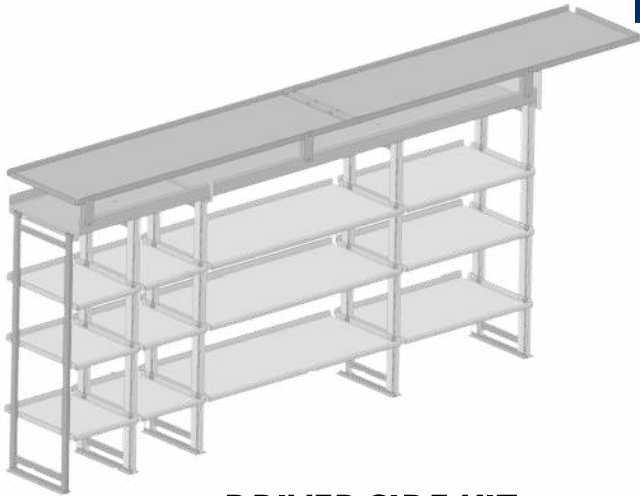

GENERAL BOX TRUCK

**DRIVER SIDE KIT
WITH PIPE &
LADDER SHELF**