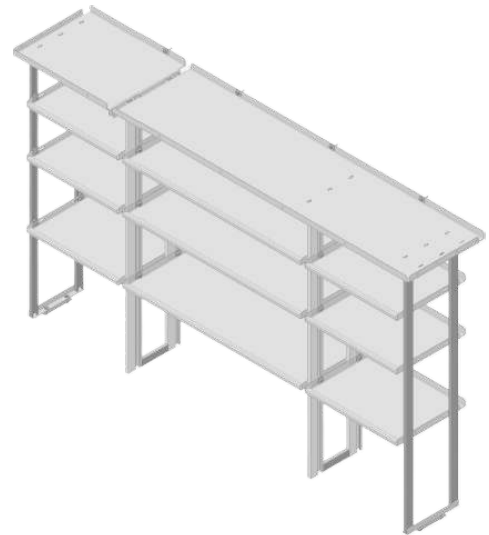

FORD TRANSIT

148" WHEELBASE - EXTENDED HIGH ROOF

**DRIVER SIDE KIT
WITH PIPE SHELF**

PART #	DESCRIPTION
402779	24" x 46" x 28" OPEN DRIVER SIDE (3) ROW SHELF KIT
402780	TRAY KIT FOR (3) ROW SHELVING
402783	INDIVIDUAL ROW OF SHELVES
402782	INDIVIDUAL ROW OF SHORT TRAYS
402781	INDIVIDUAL ROW OF TALL TRAYS
385313	FULL KIT - (7) ROW SHELF KIT
TPC0909	TRAY KIT FOR (7) ROW SHELVING

**DRIVER SIDE KIT
WITH PIPE SHELF**

PART #	DESCRIPTION
402784	46" x 46" x 28" OPEN DRIVER SIDE (3) ROW SHELF KIT
402763	TRAY KIT FOR (3) ROW SHELVING
402766	INDIVIDUAL ROW OF SHELVES
402765	INDIVIDUAL ROW OF SHORT TRAYS
402764	INDIVIDUAL ROW OF TALL TRAYS
385315	FULL KIT - (7) ROW SHELF KIT
TPC1212	TRAY KIT FOR (7) ROW SHELVING

FORD TRANSIT

148" WHEELBASE - EXTENDED HIGH ROOF

**DRIVER SIDE KIT
WITH PIPE SHELF &
LADDER SHELF**

PART #	DESCRIPTION
402785	46" x 24" x 46" DRIVER SIDE (3) ROW SHELF KIT
402776	TRAY KIT FOR (3) ROW SHELVING
402775	INDIVIDUAL ROW OF SHELVES
402778	INDIVIDUAL ROW OF SHORT TRAYS
402777	INDIVIDUAL ROW OF TALL TRAYS
385476	FULL KIT - (7) ROW SHELF KIT
TPC1520	TRAY KIT FOR (7) ROW SHELVING