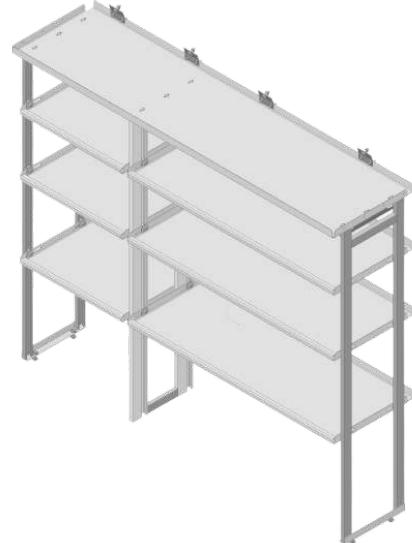

PART #	DESCRIPTION
402804	46" CURB SIDE (3) ROW SHELF KIT
402768	TRAY KIT FOR (3) ROW SHELVING
402771	INDIVIDUAL ROW OF SHELVES
402770	INDIVIDUAL ROW OF SHORT TRAYS
402769	INDIVIDUAL ROW OF TALL TRAYS
386538	FULL KIT - (7) ROW SHELF KIT
TPC0606	TRAY KIT FOR (7) ROW SHELVING

REVISION DATE: 11/12/2024

DODGE PROMASTER

159" WHEELBASE - HIGH ROOF

**DRIVER SIDE KIT
WITH LADDER SHELF**

PART #	DESCRIPTION
402799	46" x 46" DRIVER SIDE (3) ROW SHELF KIT
402763	TRAY KIT FOR (3) ROW SHELVING
402766	INDIVIDUAL ROW OF SHELVES
402765	INDIVIDUAL ROW OF SHORT TRAYS
402764	INDIVIDUAL ROW OF TALL TRAYS
386529	FULL KIT - (7) ROW SHELF KIT
TPC1209	TRAY KIT FOR (7) ROW SHELVING