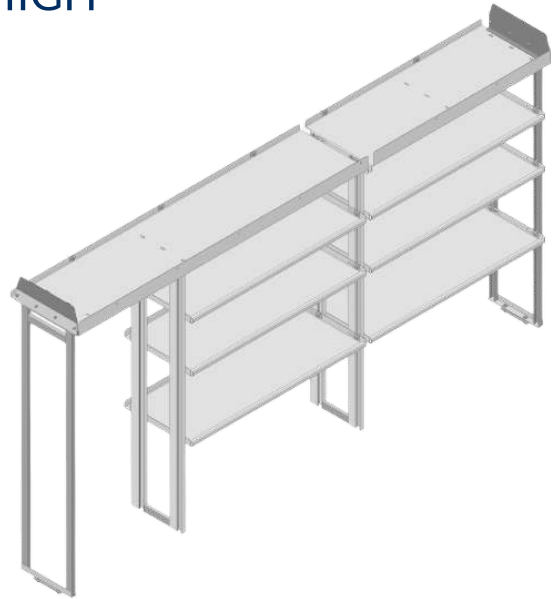

REVISION DATE: 11/12/2024

FORD TRANSIT

148" WHEELBASE - EXTENDED HIGH ROOF

**DRIVER SIDE KIT
WITH PIPE SHELF**

PART #	DESCRIPTION
402772	24" x 46" x 24" DRIVER SIDE (3) ROW SHELF KIT
402763	TRAY KIT FOR (3) ROW SHELVING
402773	INDIVIDUAL ROW OF SHELVES
402765	INDIVIDUAL ROW OF SHORT TRAYS
402764	INDIVIDUAL ROW OF TALL TRAYS
385301	FULL KIT - (7) ROW SHELF KIT
TPC1212	TRAY KIT FOR (7) ROW SHELVING

**DRIVER SIDE KIT
WITH PIPE SHELF**

PART #	DESCRIPTION
402774	46" x 46" x 24" DRIVER SIDE (3) ROW SHELF KIT
402776	TRAY KIT FOR (3) ROW SHELVING
402775	INDIVIDUAL ROW OF SHELVES
402778	INDIVIDUAL ROW OF SHORT TRAYS
402777	INDIVIDUAL ROW OF TALL TRAYS
385314	FULL KIT - (7) ROW SHELF KIT
TPC1515	TRAY KIT FOR (7) ROW SHELVING

FORD TRANSIT

148" WHEELBASE - EXTENDED HIGH ROOF

**DRIVER SIDE KIT
WITH PIPE SHELF**

PART #	DESCRIPTION
402779	24" x 46" x 28" OPEN DRIVER SIDE (3) ROW SHELF KIT
402780	TRAY KIT FOR (3) ROW SHELVING
402783	INDIVIDUAL ROW OF SHELVES
402782	INDIVIDUAL ROW OF SHORT TRAYS
402781	INDIVIDUAL ROW OF TALL TRAYS
385313	FULL KIT - (7) ROW SHELF KIT
TPC0909	TRAY KIT FOR (7) ROW SHELVING