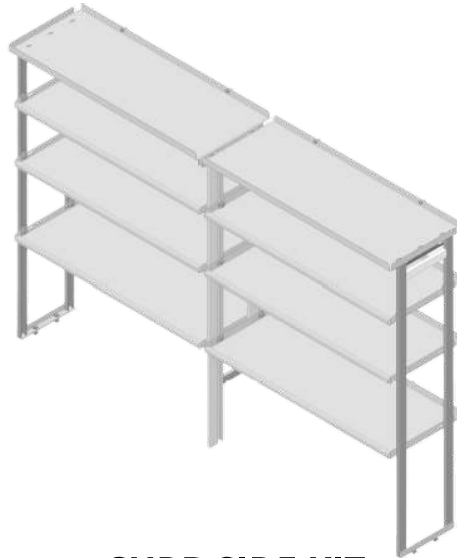

MERCEDES-BENZ SPRINTER

170" WHEELBASE -
HIGH ROOF

CURB SIDE KIT WITH LADDER SHELF

PART #	DESCRIPTION
402879	46" x 46" CURB SIDE (3) ROW SHELF KIT
402763	TRAY KIT FOR (3) ROW SHELVING
402766	INDIVIDUAL ROW OF SHELVES
402765	INDIVIDUAL ROW OF SHORT TRAYS
402764	INDIVIDUAL ROW OF TALL TRAYS
386438	FULL KIT - (7) ROW SHELF KIT
TPC1212	TRAY KIT FOR (7) ROW SHELVING

REVISION DATE: 11/12/2024