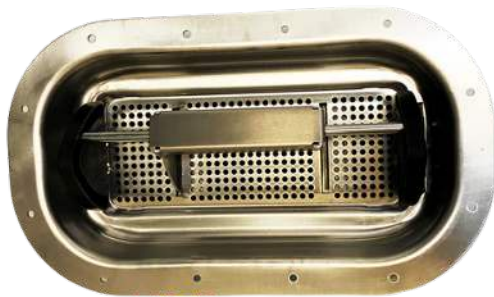

LOCK CYLINDER & KEYS

CALL AFTERMARKET FOR ASSISTANCE

STRIKER PLATE

PART #	DESCRIPTION
333571	STRIKER PLATE - "A" DOOR (OPENS FIRST) TOP & BOTTOM; "B" DOOR (OPENS LAST) BOTTOM LOCK ASSEMBLY

ROOF VENTS

ROOF VENT

PART #	DESCRIPTION
811408	2-WAY VENT

TRIM RING

PART #	DESCRIPTION
803579	TRIM RING

COMPLETE VENT KIT

PART #	DESCRIPTION
333564	CONTAINS (811408) 2-WAY VENT, (803579) TRIM RING, AND HARDWARE

ACCESSORIES

LICENSE PLATE HOLDER